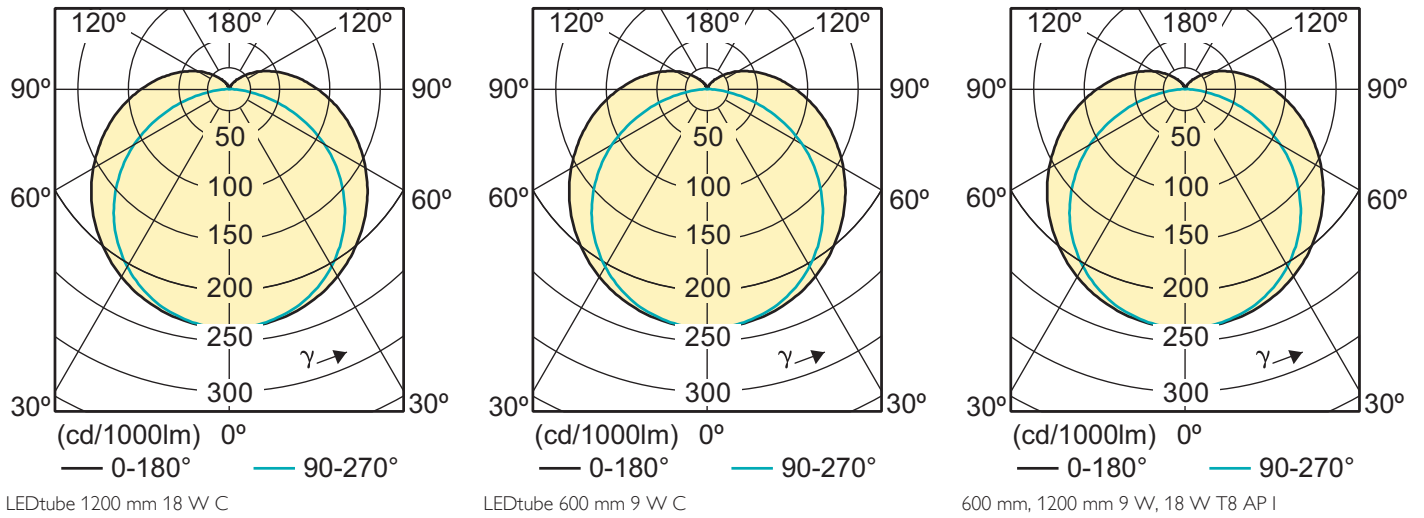

Light technical

Electrical Characteristics

Order code	Full product name	Wattage	Voltage	Line Frequency	Dimmable	Rated Wattage	Starting Time
929001128008	ESSENTIAL LEDtube 600mm 9W840 T8 AP I	9 W	220-240 V	50/60 Hz	No	9.0 W	0.5 (max) s
929001128108	ESSENTIAL LEDtube 600mm 9W865 T8 AP I	9 W	220-240 V	50/60 Hz	No	9.0 W	0.5 (max) s
929001128208	ESSENTIAL LEDtube 1200mm 18W840 T8 AP I	18 W	220-240 V	50/60 Hz	No	18.0 W	0.5 (max) s
929001128308	ESSENTIAL LEDtube 1200mm 18W865 T8 AP I	18 W	220-240 V	50/60 Hz	No	18.0 W	0.5 (max) s
929000296608	ESSENTIAL LEDtube 1200mm 20W840 T8 AP I	18 W	220-240 V	50/60 Hz	No	18.0 W	0.5 (max) s
929000296708	ESSENTIAL LEDtube 1200mm 20W865 T8 AP I	18 W	220-240 V	50/60 Hz	No	18.0 W	0.5 (max) s
929000296808	ESSENTIAL LEDtube 600mm 10W840 T8 AP I	9 W	220-240 V	50/60 Hz	No	9.0 W	0.5 (max) s
929000296908	ESSENTIAL LEDtube 600mm 10W865 T8 AP I	9 W	220-240 V	50/60 Hz	No	9.0 W	0.5 (max) s

Temperature Characteristics

Order code	Full product name	T-case maximum	Operating temperature	T-Storage
929001128008	ESSENTIAL LEDtube 600mm 9W840 T8 AP I	53 (max) C	-20 (min), 45 (max) C	-40 (min), 65 (max) C
929001128108	ESSENTIAL LEDtube 600mm 9W865 T8 AP I	53 (max) C	-20 (min), 45 (max) C	-40 (min), 65 (max) C
929001128208	ESSENTIAL LEDtube 1200mm 18W840 T8 AP I	53 (max) C	-20 (min), 45 (max) C	-40 (min), 65 (max) C
929001128308	ESSENTIAL LEDtube 1200mm 18W865 T8 AP I	53 (max) C	-20 (min), 45 (max) C	-40 (min), 65 (max) C
929000296608	ESSENTIAL LEDtube 1200mm 20W840 T8 AP I	53 (max) C	-20 (min), 45 (max) C	-40 (min), 65 (max) C
929000296708	ESSENTIAL LEDtube 1200mm 20W865 T8 AP I	53 (max) C	-20 (min), 45 (max) C	-40 (min), 65 (max) C
929000296808	ESSENTIAL LEDtube 600mm 10W840 T8 AP I	55 (max) C	-20 (min), 45 (max) C	-40 (min), 65 (max) C

Order code	Full product name	T-case maximum	Operating temperature	T-Storage
929000296908	ESSENTIAL LEDtube 600mm 10W865 T8 AP I	53 (max) C	-20 (min), 35 (max) C	-40 (min), 65 (max) C

Environmental characteristics

Order code	Full product name	Energy Efficiency Label (EEL)	Energy consumption kWh/1000h
929001128008	ESSENTIAL LEDtube 600mm 9W840 T8 AP I	A+	9 kWh
929001128108	ESSENTIAL LEDtube 600mm 9W865 T8 AP I	A+	9 kWh
929001128208	ESSENTIAL LEDtube 1200mm 18W840 T8 AP I	A+	18 kWh
929001128308	ESSENTIAL LEDtube 1200mm 18W865 T8 AP I	A+	18 kWh